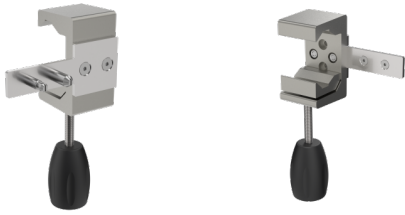

Universal claw SIMPLE-FIX for horizontal wall rails

E-B-S004

PRODUCT DESCRIPTION

Material	Stainless steel/ Plastic
Type of Fixation	with universal clamp

PACKAGING UNIT: UNIT

Width Box1	0,2 m
Height Box1	0,2 m
Length Box1	0,3 m
Weight Box1	1 kg

E-B-S004

Universal claw SIMPLE-FIX

Area of application

Can be used for all Simple-Fix endoscope holders and accessories