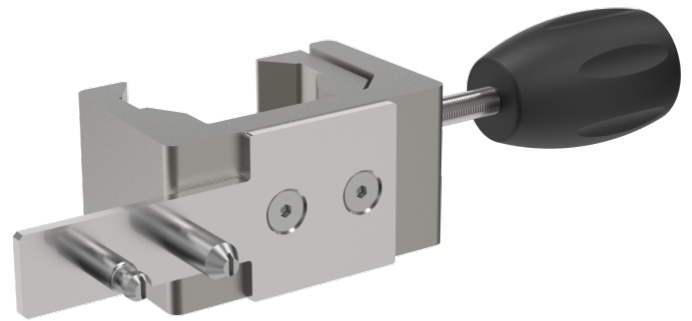

Universal claw SIMPLE-FIX for vertical wall rails and round tube

E-B-S005

PRODUCT DESCRIPTION

Material	Stainless steel/ Plastic
Type of Fixation	with universal clamp

PACKAGING UNIT: UNIT

Width Box1	0,2 m
Height Box1	0,2 m
Length Box1	0,2 m
Weight Box1	1 kg

E-B-S005

Universal claw SIMPLE-FIX

Area of application

Can be used for all Simple-Fix endoscope holders and accessories