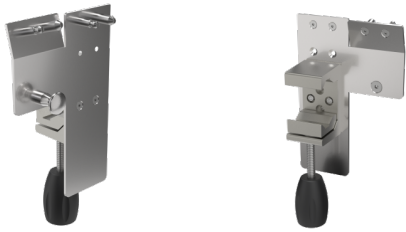

Universal claw double SIMPLE-FIX for horizontal wall rails

E-B-S008

PRODUCT DESCRIPTION

Material	Stainless steel/ Plastic
Type of Fixation	with universal clamp

E-B-S008

Universal claw double SIMPLE-FIX

Area of application

Can be used for all Simple-Fix endoscope holders and accessories