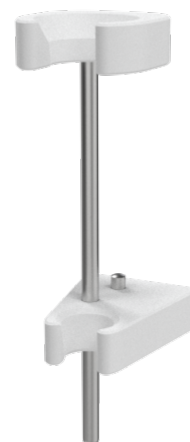

Endoscope holder Simple-Fix with height adjustable handle

Z-Z00010

PRODUCT DESCRIPTION

Material	Stainless steel/ Plastic
Secure Support	Handle holder, height adjustable
Type of Fixation	via click system
Total load capacity (kg)	2

PACKAGING UNIT: UNIT

Weight Box1	1 kg
-------------	------

Z-Z00010

Endoscope holder Simple-Fix

Area of application

Removable with a simple push of a button

Thermodisinfected up to 95° Celsius