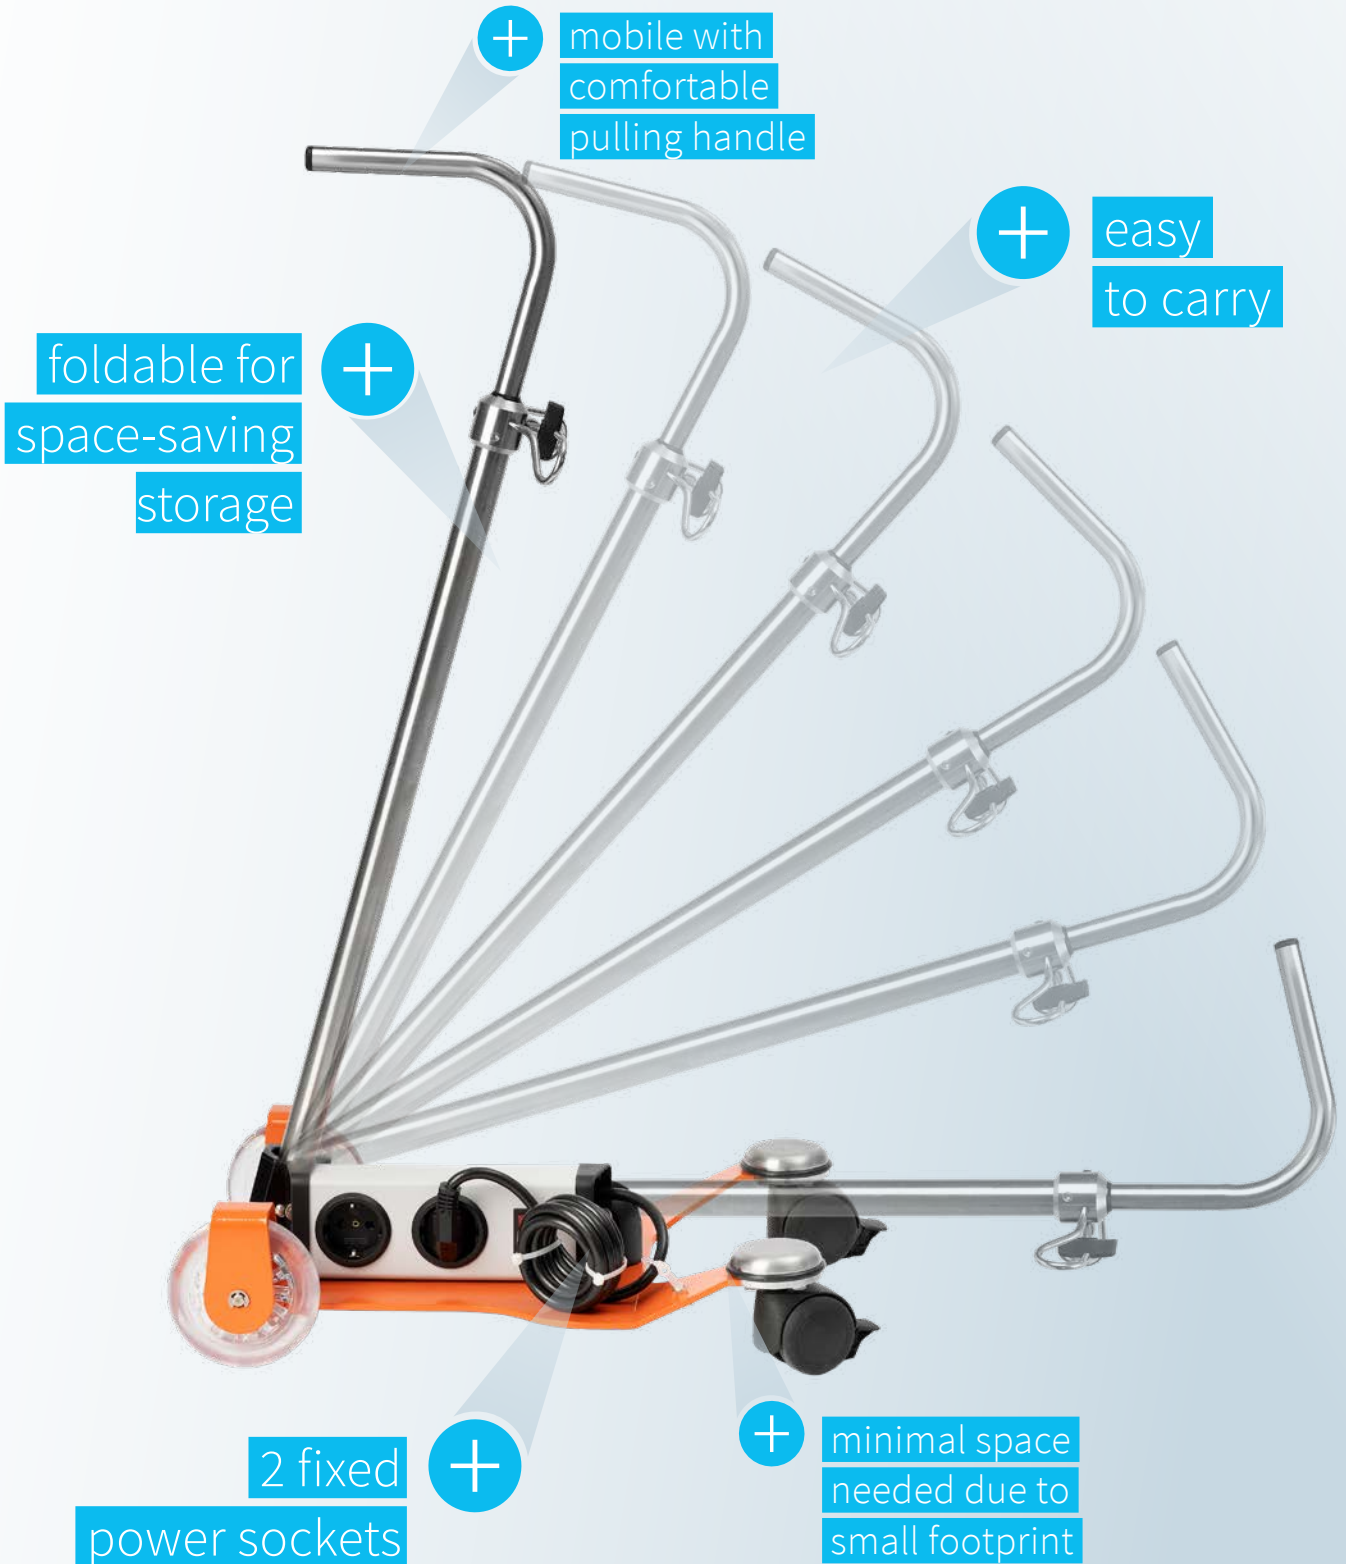

# Anton

Infusions-Trolley

provita<sup>®</sup>  
medical

+ mobile with comfortable pulling handle

+ easy to carry

+ foldable for space-saving storage

+ 2 fixed power sockets

+ minimal space needed due to small footprint

# Anton

Infusions-Trolley

suitable for stairs

**Pulling-Handle rotation** 360°

**Trolley-Handle min. height** appr. 710 mm  
**Trolley-Handle max. height** appr. 1,100 mm

**2 Safety-Infusion bottle hooks**  
 (120° to each other)

**Pole material** Stainless steel

**2 Power sockets; Connecting cable** 3.0 m

**Hose-Holder clips** 4 pieces

**Trolley-Footprint surface**  
 Powder coated

simple folding  
 by latching into an  
 U-holder